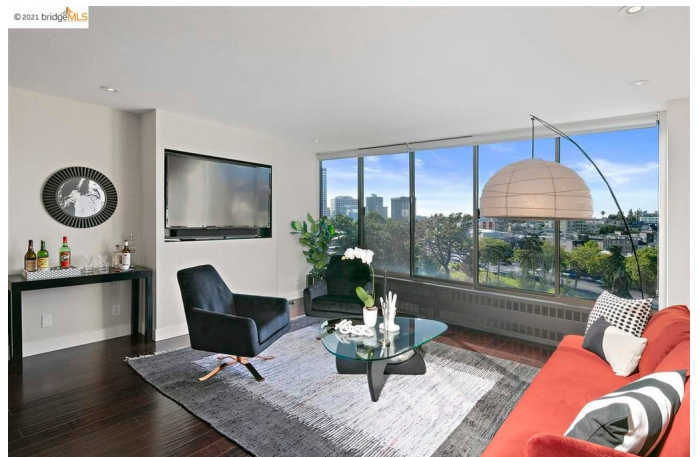

$675,000 - 565 Bellevue Ave. 704, OAKLAND

MLS® #40957004

$675,000

1 Bedroom, 1.00 Bathroom, 860 sqft
Residential on 0.43 Acres

LAKE MERRITT, OAKLAND, California

Welcome home to this sophisticated turnkey luxury condo in the iconic Park Bellevue Tower. Enjoy the panoramic city and park views and the wonderful sunsets over downtown Oakland skyline through the floor to ceiling windows from all living areas! Hardwood Flooring throughout, Custom cabinets, recessed lighting, separate office, open floor plan with wonderful light in all of the living areas. The amenities are outstanding, with pool, fitness facility, club room, sauna and 24 hour doorman. Park Bellevue Tower is within walking distance of Grand Lake and Lakeshore restaurants and shopping districts. Downtown Oakland is just minutes away with all it has to offer. The Park Bellevue is true luxury living at its best!

Built in 1969

Essential Information

MLS® #	40957004
Price	$675,000
Bedrooms	1
Bathrooms	1.00
Full Baths	1
Square Footage	860
Acres	0.43
Year Built	1969
Type	Residential
Sub-Type	Condo