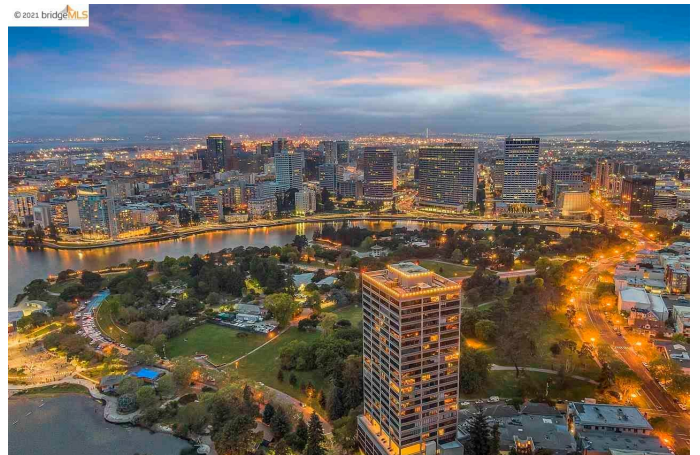

$675,000 - 565 Bellevue Ave. 704, OAKLAND

MLS® #40957004

$675,000

1 Bedroom, 1.00 Bathroom, 860 sqft
Residential on 0.43 Acres

LAKE MERRITT, OAKLAND, California

Welcome home to this sophisticated turnkey luxury condo in the iconic Park Bellevue Tower. Enjoy the panoramic city and park views and the wonderful sunsets over downtown Oakland skyline through the floor to ceiling windows from all living areas! Hardwood Flooring throughout, Custom cabinets, recessed lighting, separate office, open floor plan with wonderful light in all of the living areas. The amenities are outstanding, with pool, fitness facility, club room, sauna and 24 hour doorman. Park Bellevue Tower is within walking distance of Grand Lake and Lakeshore restaurants and shopping districts. Downtown Oakland is just minutes away with all it has to offer. The Park Bellevue is true luxury living at its best!

Built in 1969

Essential Information

MLS® #	40957004
Price	$675,000
Bedrooms	1
Bathrooms	1.00
Full Baths	1
Square Footage	860
Acres	0.43
Year Built	1969
Type	Residential
Sub-Type	Condo